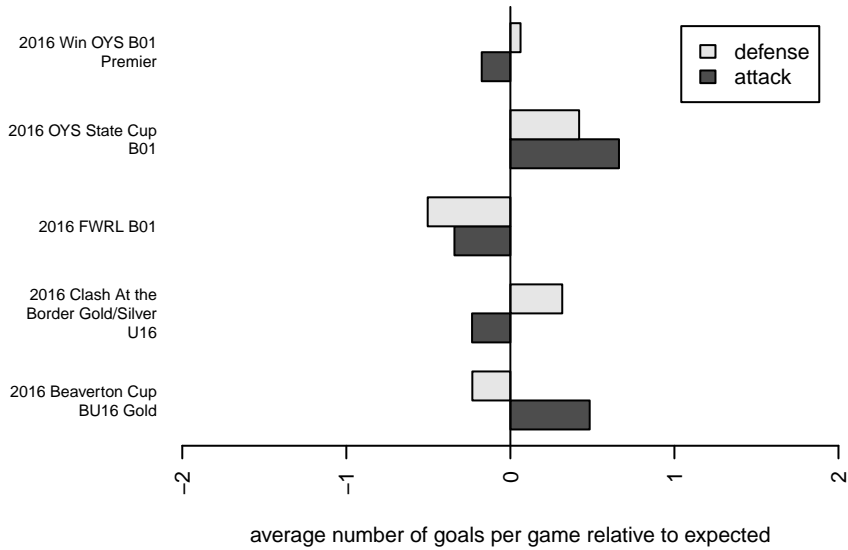

Venues played:
 2016 Clash At the Border Gold/Silver U16
 2016 Beaverton Cup BU16 Gold
 2016 Surf College Showcase Super White U16
 2016 FWRL B01
 2016 Win OYS B01 Premier
 2016 OYS State Cup B01

Westside Timbers Copa B01
 Dots are actual minus expected GF (blue circles) and GA (red triangles).
 Blue line is smoothed change in attack strength. Red is smoothed change in defense strength.

**attack and defense variance (black dot)
relative to other teams
and top 10 in region**

**attack and defense rating
relative to others at age
and all opponents in last 13 months**

**attack and defense rating
relative to others at age
and all opponents in last 13 months**

Performance relative to 13 month average

Performance relative to 13 month average

Distribution of opponents
 Red = Lose zone, Blue = Win zone, Green = Even
 Black line separates win/lose zones

lot. A=Neither has attack advantage, B=Opponent has both attack and defense advantage, C=Opponent has both attack and defense disadvantage, D=Both have