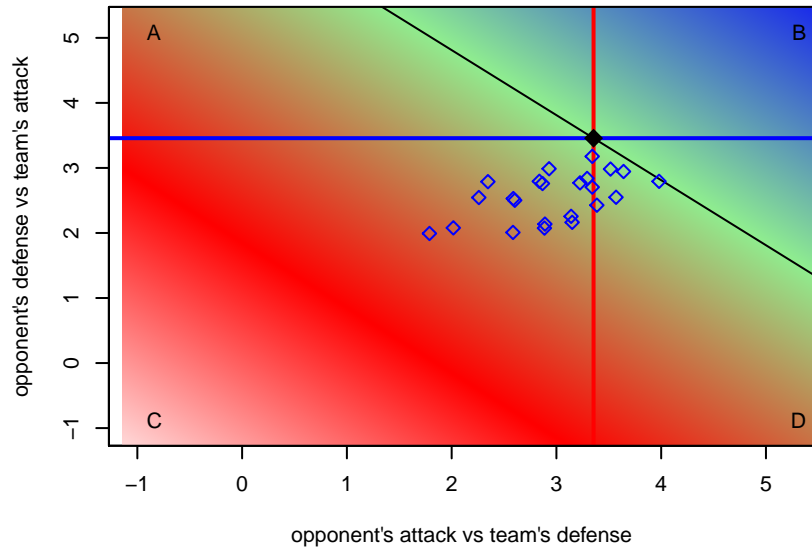

Venues played:
 2016 Clash At the Border Gold/Silver U16
 2016 Beaverton Cup BU16 Gold
 2016 Surf College Showcase Super White U16
 2016 FWRL B01
 2016 Win OYS B01 Premier
 2016 OYS State Cup B01

Westside Timbers Copa B01
 Dots are actual minus expected GF (blue circles) and GA (red triangles).
 Blue line is smoothed change in attack strength. Red is smoothed change in defense strength.

**attack and defense variance (black dot)
relative to other teams
and top 10 in region**

**attack and defense rating
relative to others at age
and all opponents in last 13 months**

**attack and defense rating
relative to others at age
and all opponents in last 13 months**

Performance relative to 13 month average

Performance relative to 13 month average

Distribution of opponents
 Red = Lose zone, Blue = Win zone, Green = Even
 Black line separates win/lose zones

lot. A=Neither has attack advantage, B=Opponent has both attack and defense advantage, C=Opponent has both attack and defense disadvantage, D=Both have