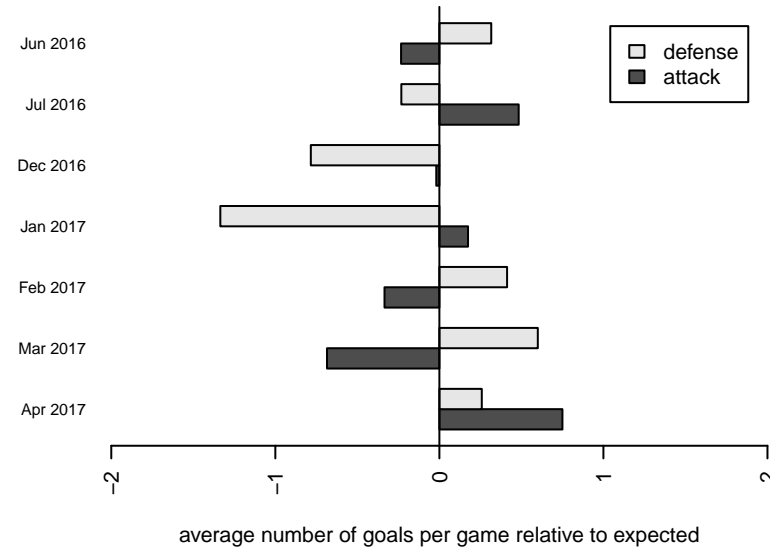

Venues played:
 2016 Clash At the Border Gold/Silver U16
 2016 Beaverton Cup BU16 Gold
 2016 Surf College Showcase Super White U16
 2016 FWRL B01
 2016 Win OYS B01 Premier
 2016 OYS State Cup B01

Westside Timbers Copa B01
 Dots are actual minus expected GF (blue circles) and GA (red triangles).
 Blue line is smoothed change in attack strength. Red is smoothed change in defense strength.

**attack and defense variance (black dot)
relative to other teams
and top 10 in region**

**attack and defense rating
relative to others at age
and all opponents in last 13 months**

**attack and defense rating
relative to others at age
and all opponents in last 13 months**

Performance relative to 13 month average

Performance relative to 13 month average

Distribution of opponents
 Red = Lose zone, Blue = Win zone, Green = Even
 Black line separates win/lose zones

lot. A=Neither has attack advantage, B=Opponent has both attack and defense advantage, C=Opponent has both attack and defense disadvantage, D=Both have