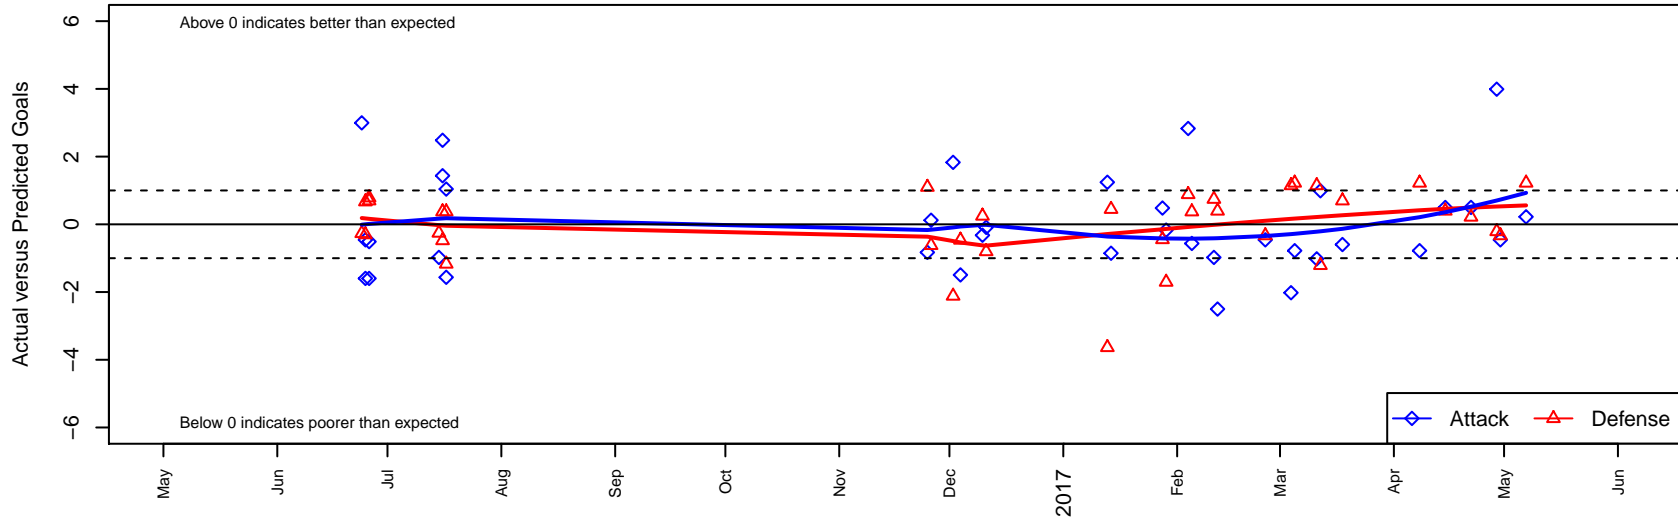

Westside Timbers Copa B01

Westside Timbers
 Beaverton, OR
 B01 total strength=1783
 attack=31.73 defense=28.63
 spr league = Win OYS B01 Premier

alt names used:
 WT 01B Copa
 Westside Timbers B01 Copa
 WESTSIDE TIMBERS COPA (OR)
 Westside Timbers 01B Copa FWRL
 Westside Timbers 01B Copa FWRL
 Westside Timbers 01B Copa FWRL

Venues played:
 2016 Clash At the Border Gold/Silver U16
 2016 Beaverton Cup BU16 Gold
 2016 Surf College Showcase Super White U16
 2016 FWRL B01
 2016 Win OYS B01 Premier
 2016 OYS State Cup B01

Westside Timbers Copa B01
 Dots are actual minus expected GF (blue circles) and GA (red triangles).
 Blue line is smoothed change in attack strength. Red is smoothed change in defense strength.

**attack and defense variance (black dot)
relative to other teams
and top 10 in region**

**attack and defense rating
relative to others at age
and all opponents in last 13 months**

**attack and defense rating
relative to others at age
and all opponents in last 13 months**

Performance relative to 13 month average

Performance relative to 13 month average

Distribution of opponents
 Red = Lose zone, Blue = Win zone, Green = Even
 Black line separates win/lose zones

lot. A=Neither has attack advantage, B=Opponent has both attack and defense advantage, C=Opponent has both attack and defense disadvantage, D=Both have